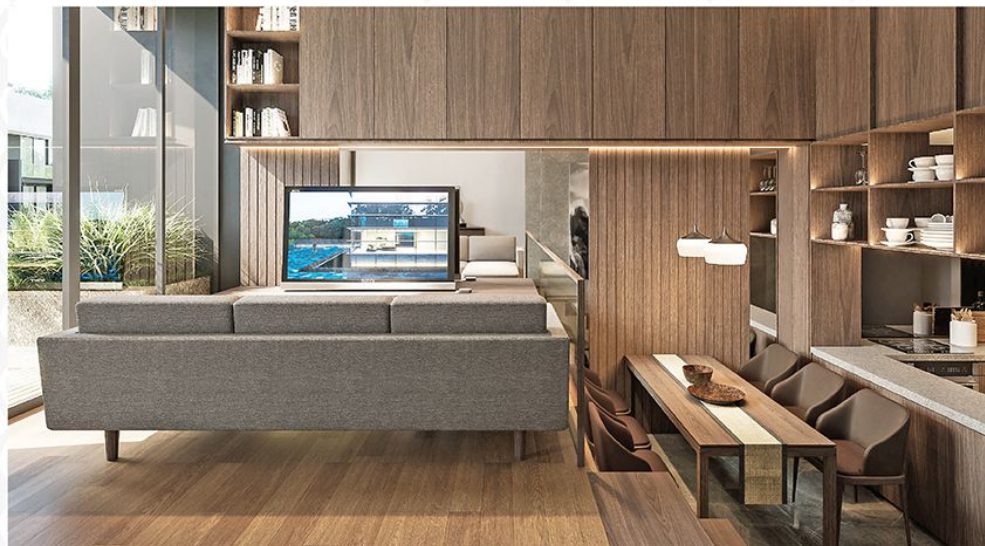

Lantai 2 - (Family Area)

- Balkon Terbuka
- Ruang Makan
- Kamar Tidur
- Ruang Keluarga
- Pantry
- Toilet